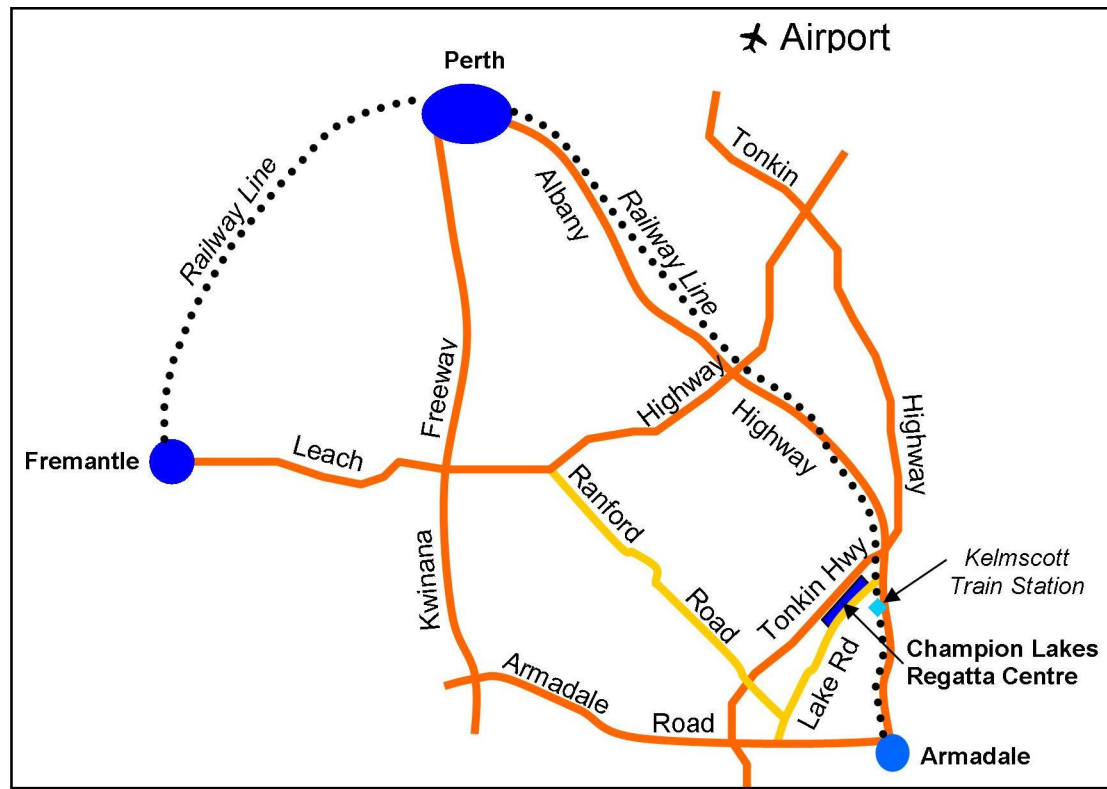

Champion Lakes Regatta Centre Location Plan

**Directions to
Champion Lakes Recreational Precinct,
Champion Lakes**

Legend
Competitor & Spectator Entry and Exit ★
Train Route

Note: Lake Road is no longer accessible from Albany Highway. Corfield St and Champion Drive are the exits off Tonkin Highway.

- All Competitors and Spectators are to enter and exit Champion Lakes Regatta Centre via Champion Drive.
- Cammillo Drive entrance is for Event Staff only
- Street parking is not available along Lakeview Tce and Gertrude Ave. Council rangers will be patrolling the area.