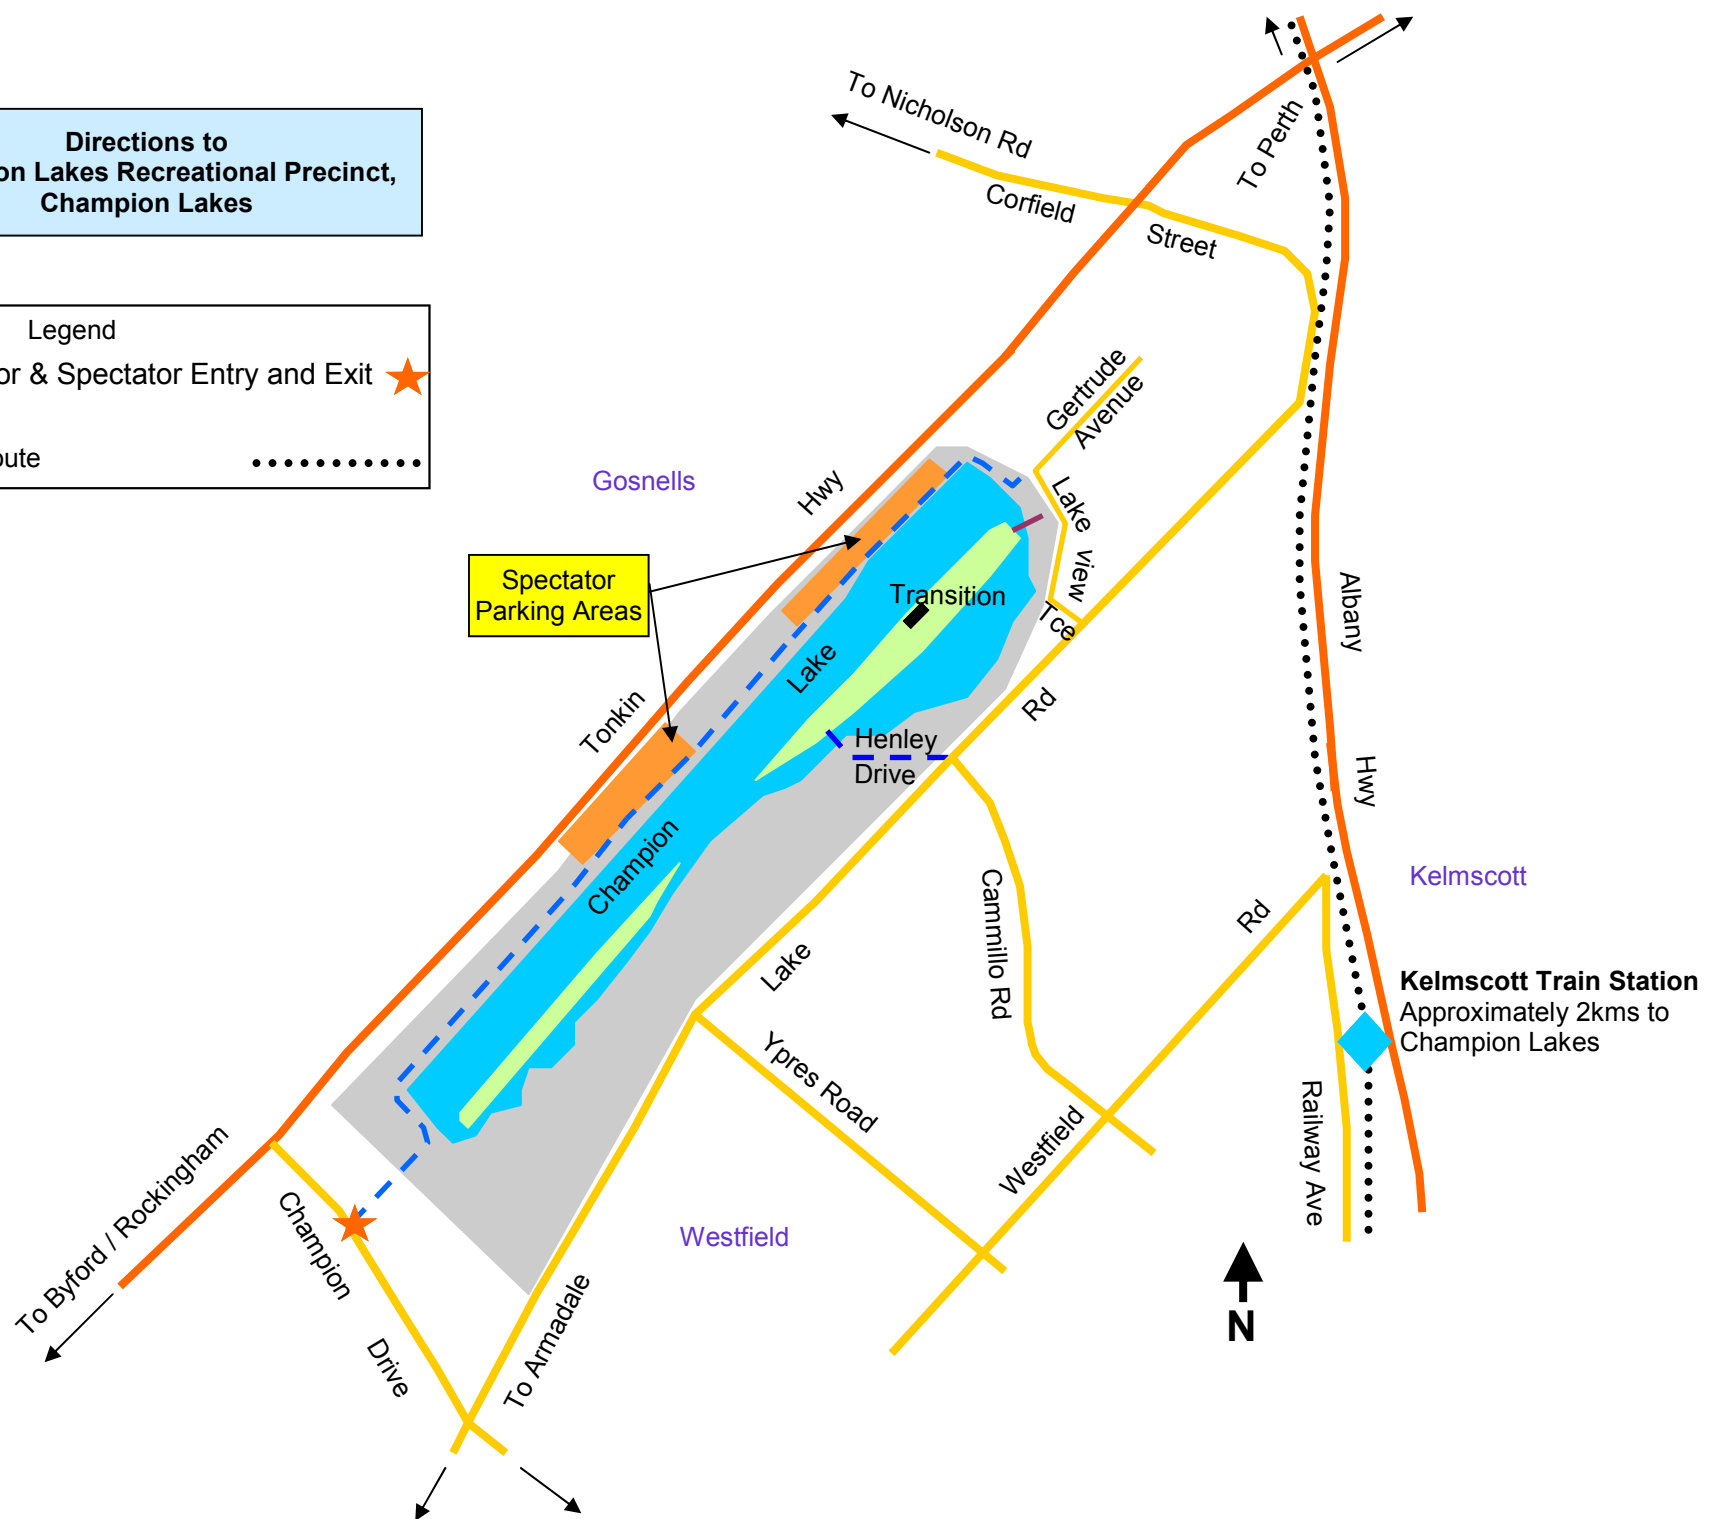

Champion Lakes Regatta Centre Location Plan

**Directions to
Champion Lakes Recreational Precinct,
Champion Lakes**

Legend
Competitor & Spectator Entry and Exit ★
Train Route

Note: Lake Road is no longer accessible from Albany Highway. Corfield St and Champion Drive are the exits off Tonkin Highway.

- All Competitors and Spectators are to enter and exit Champion Lakes Regatta Centre via Champion Drive.
- Cammillo Drive entrance is for Event Staff only
- Street parking is not available along Lakeview Tce and Gertrude Ave. Council rangers will be patrolling the area.