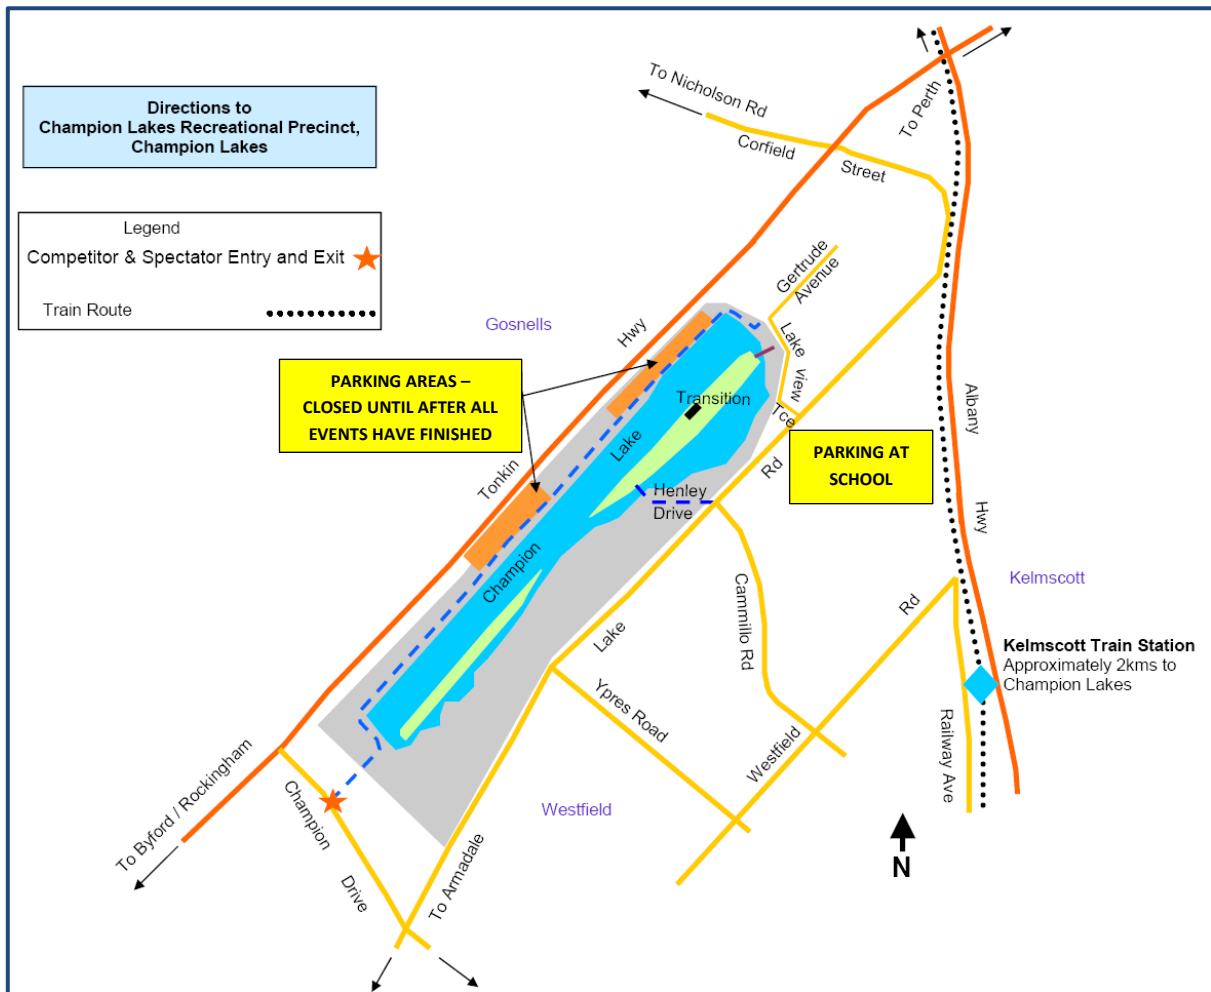

CHAMPION LAKES REGATTA CENTRE LOCATION PLAN

Note: Lake Road is no longer accessible from Albany Highway. Corfield St and Champion Drive are the exits off Tonkin Highway.

- All Competitors and Spectators are to enter and exit Champion Lakes Regatta Centre via Champion Drive.
- Cammillo Drive entrance is for Event Staff only
- Street parking is not available along Lakeview Tce and Gertrude Ave. Council rangers will be patrolling the area.