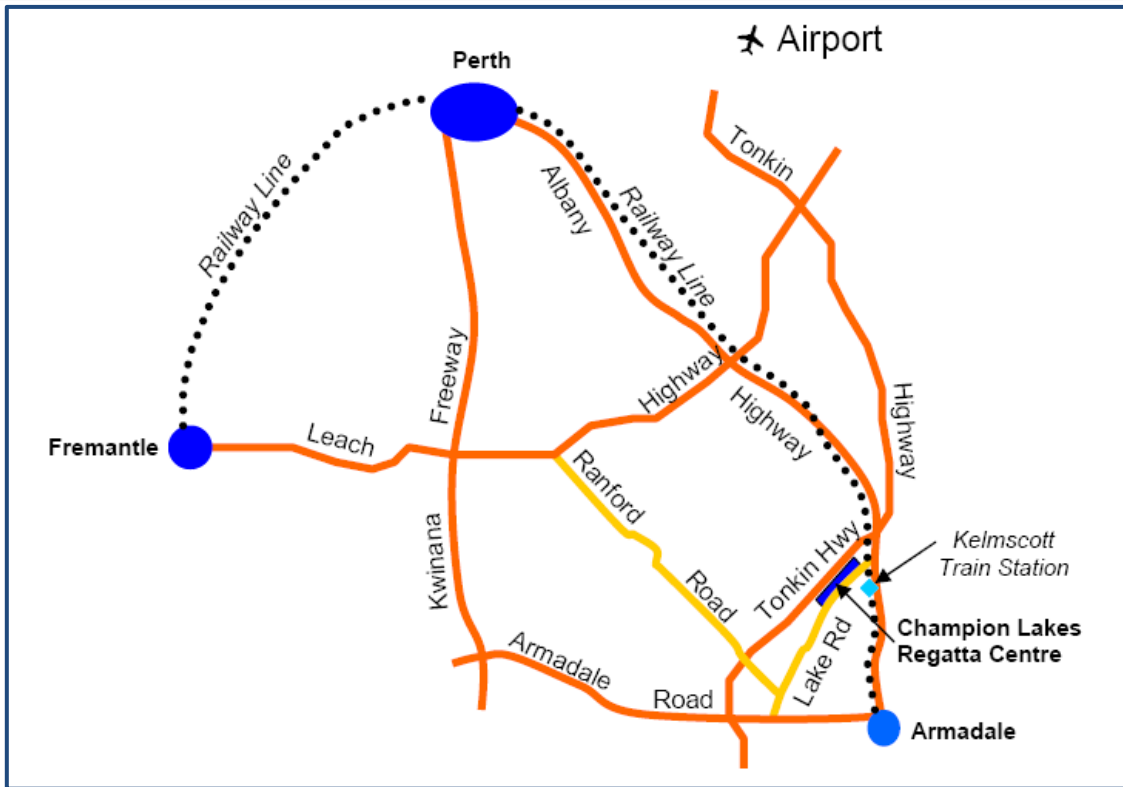

CHAMPION LAKES REGATTA CENTRE LOCATION PLAN

Note: Lake Road is no longer accessible from Albany Highway. Corfield St and Champion Drive are the exits off Tonkin Highway.

- All Competitors and Spectators are to enter and exit Champion Lakes Regatta Centre via Champion Drive.
- Cammillo Drive entrance is for Event Staff only
- Street parking is not available along Lakeview Tce and Gertrude Ave. Council rangers will be patrolling the area.